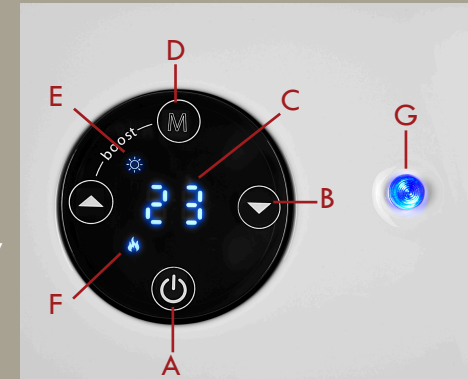

Its compact size and IP24 level of protection against moisture mean that it can be easily installed in even the smallest bathroom.

BALI will be your greatest ally when you wake up and feel its warmth, even on the coldest of winter days. Our research delivers you a smart product that helps save, for a more sustainable planet. BALI's sophisticated electronic functions, which conform to the 2018 EU ECODESIGN directive for energy-related products, help you to limit energy consumption, because BALI adapts to your lifestyle, giving you only as much heat as you need, when you need it.

## Controls

- A: ON-OFF switch
- B: + and - selection keys
- C: Temperature setting display
- D: Operating mode selection: COMFORT, PROGRAMMING, BOOST, ANTI-FREEZE
- E: Current operating mode display
- F: ON/OFF indicator
- G: Led light

## Functions

- Electronic thermostat with ambient temperature setting display;
- Automatic consumption modulation, in keeping with the temperature setting;
- Weekly programming, fitting BALI into your lifestyle;
- TURBO function, for utmost comfort in the shortest possible time;
- Window open alarm that switches the product off to avoid wasting energy;
- Removable, washable filter that traps dust and prevents it from being circulated further, for cleaner air.